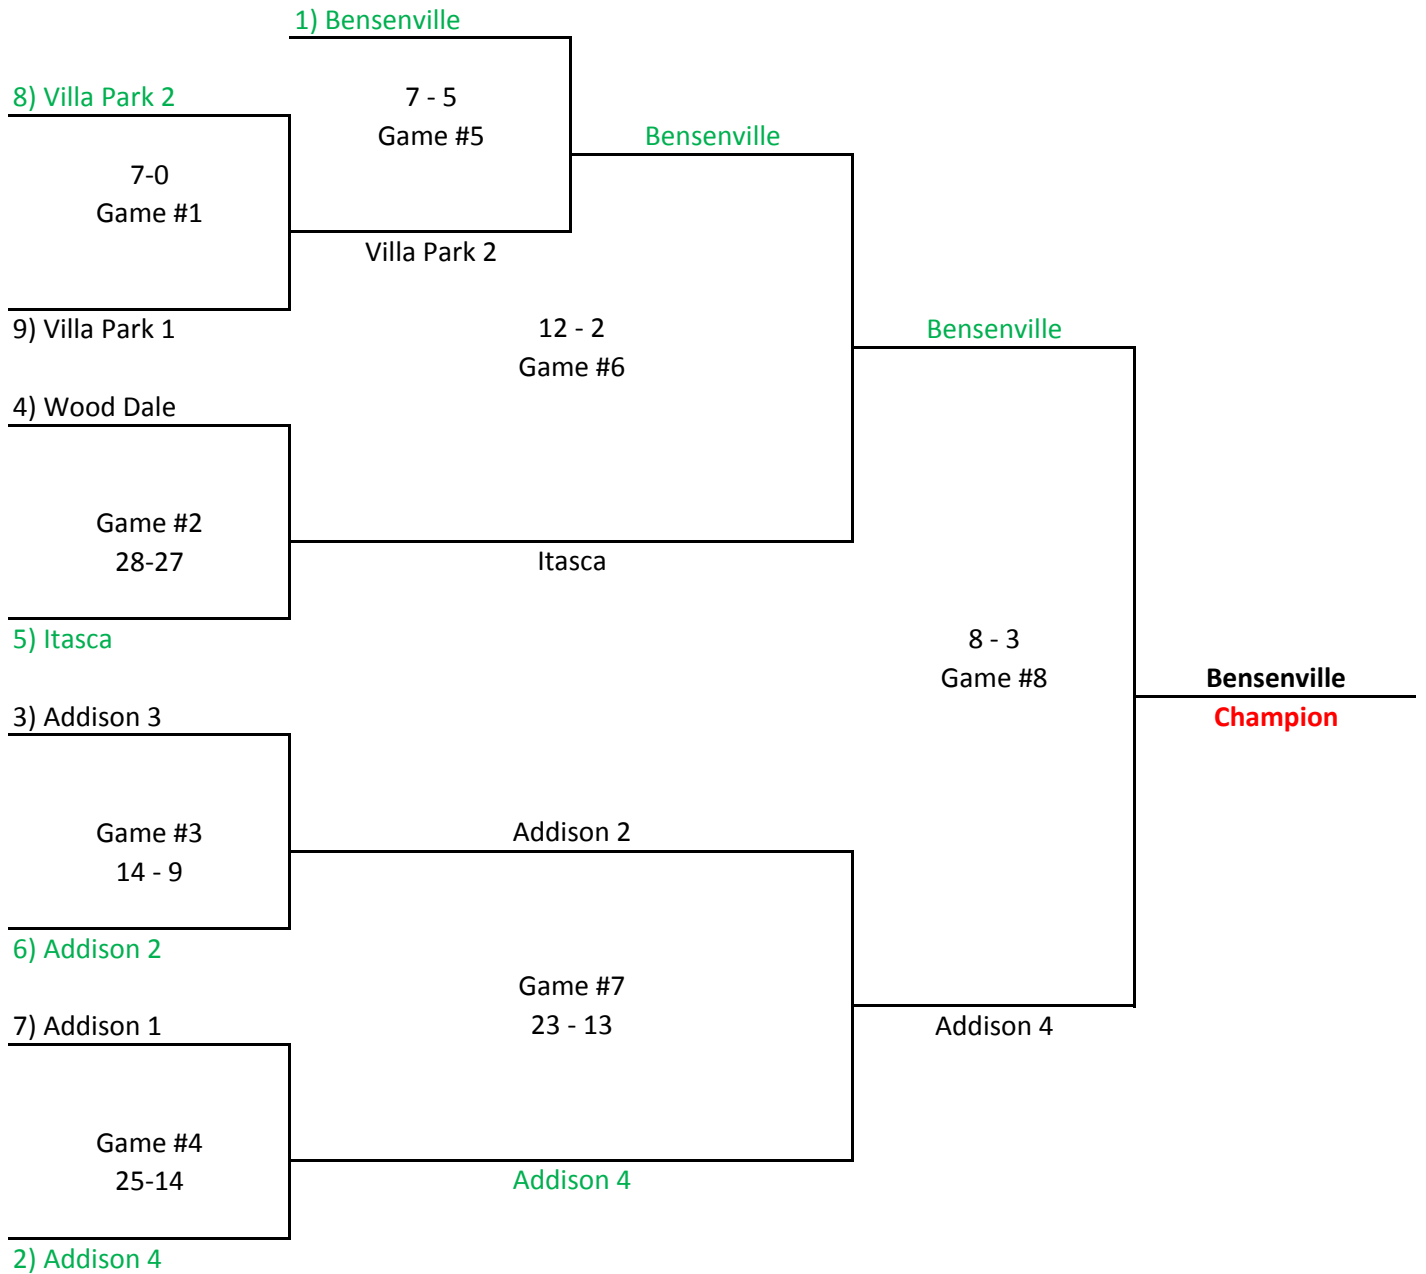

2013 Five Star 10U Playoffs

Final

Sat 6/22
or Mon 6/24
or Tues 6/25

Mon 6/24
or Tue 6/25
or Wed 6/26
or Thu 6/27

Wed 6/26
or Thu 6/27
or Fri 6/28

Sat 6/29

2013 Five Star 12U Playoffs

Final

Sat 6/22
or Mon 6/24
or Tue 6/25

Mon 6/24
or Tue 6/25
or Wed 6/26
or Thu 6/27
or Fri 6/28

Wed 6/26
or Thu 6/27
or Fri 6/28
or Sat 6/29

Sun 6/30

2013 Five Star 14U Playoffs

Final

Sat 6/22
or Mon 6/24

Wed 6/26
or Thu 6/27
or Fri 6/28
or Sat 6/29