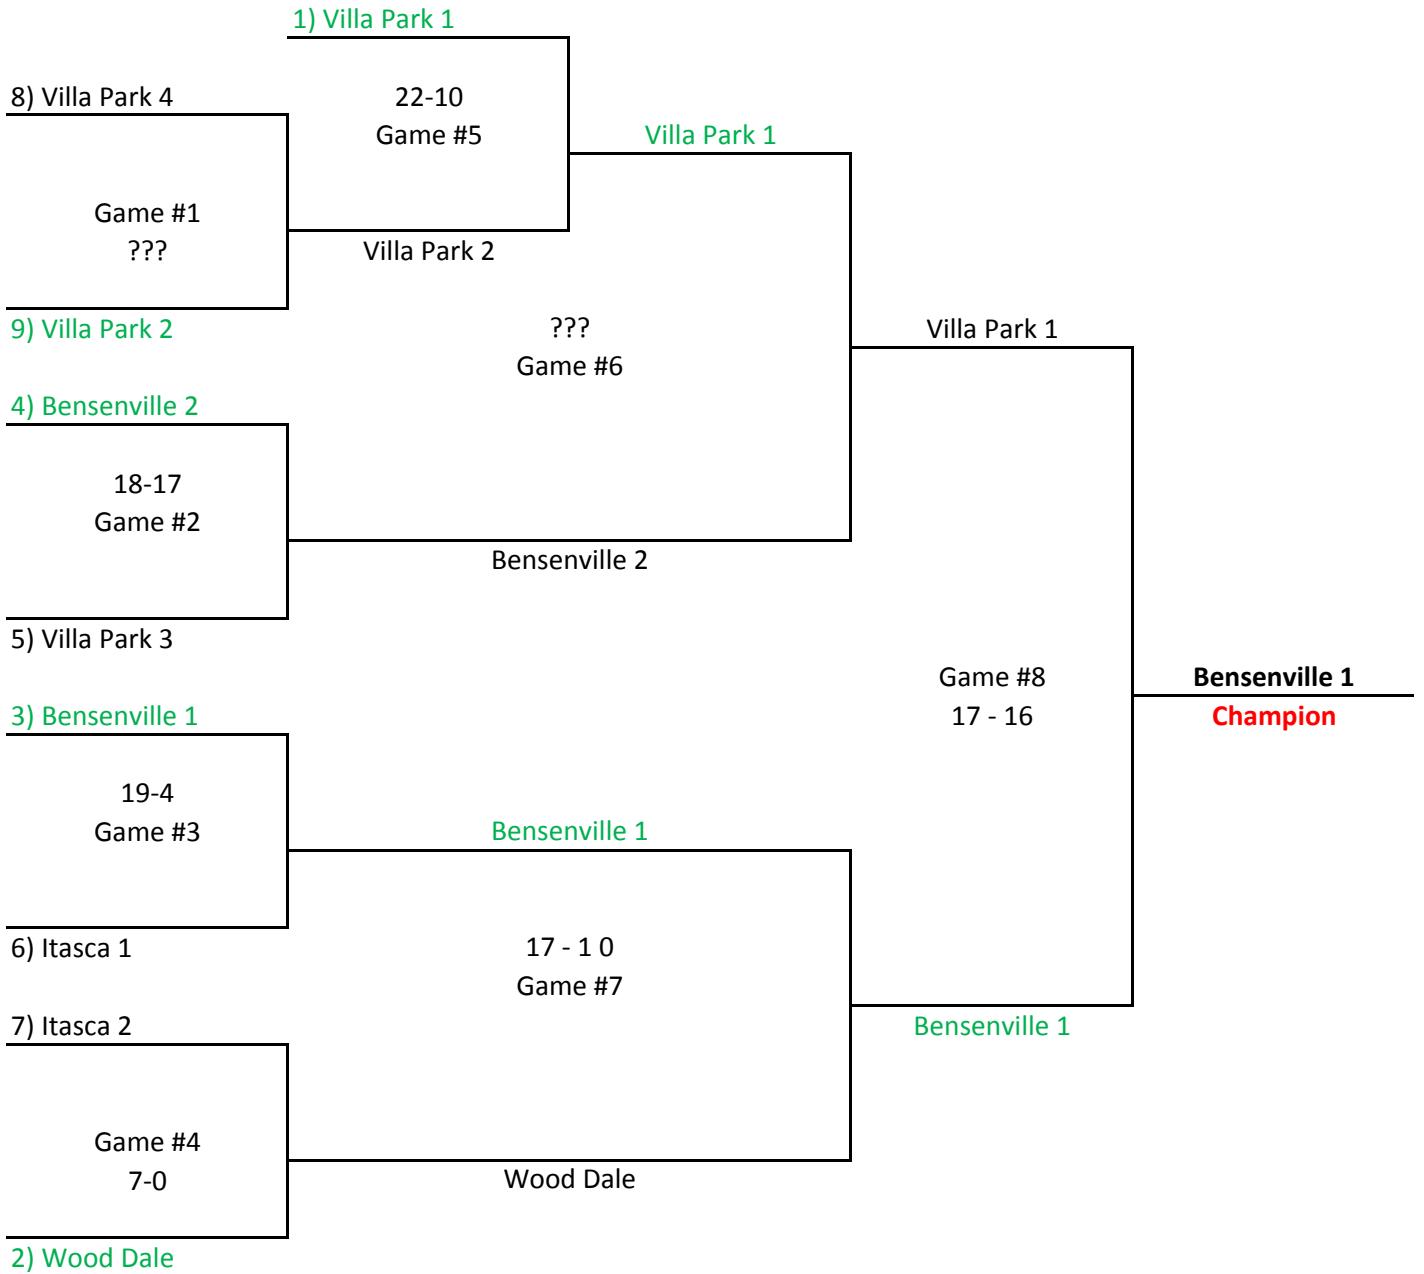

2013 Five Star 10U Playoffs

Final

Sat 6/22
or Mon 6/24
or Tues 6/25

Mon 6/24
or Tue 6/25
or Wed 6/26
or Thu 6/27

Wed 6/26
or Thu 6/27
or Fri 6/28

Sat 6/29

2013 Five Star 12U Playoffs

Final

Sat 6/22
or Mon 6/24
or Tue 6/25

Mon 6/24
or Tue 6/25
or Wed 6/26
or Thu 6/27
or Fri 6/28

Wed 6/26
or Thu 6/27
or Fri 6/28
or Sat 6/29

Sun 6/30

2013 Five Star 14U Playoffs

Final

Sat 6/22
or Mon 6/24

Wed 6/26
or Thu 6/27
or Fri 6/28
or Sat 6/29