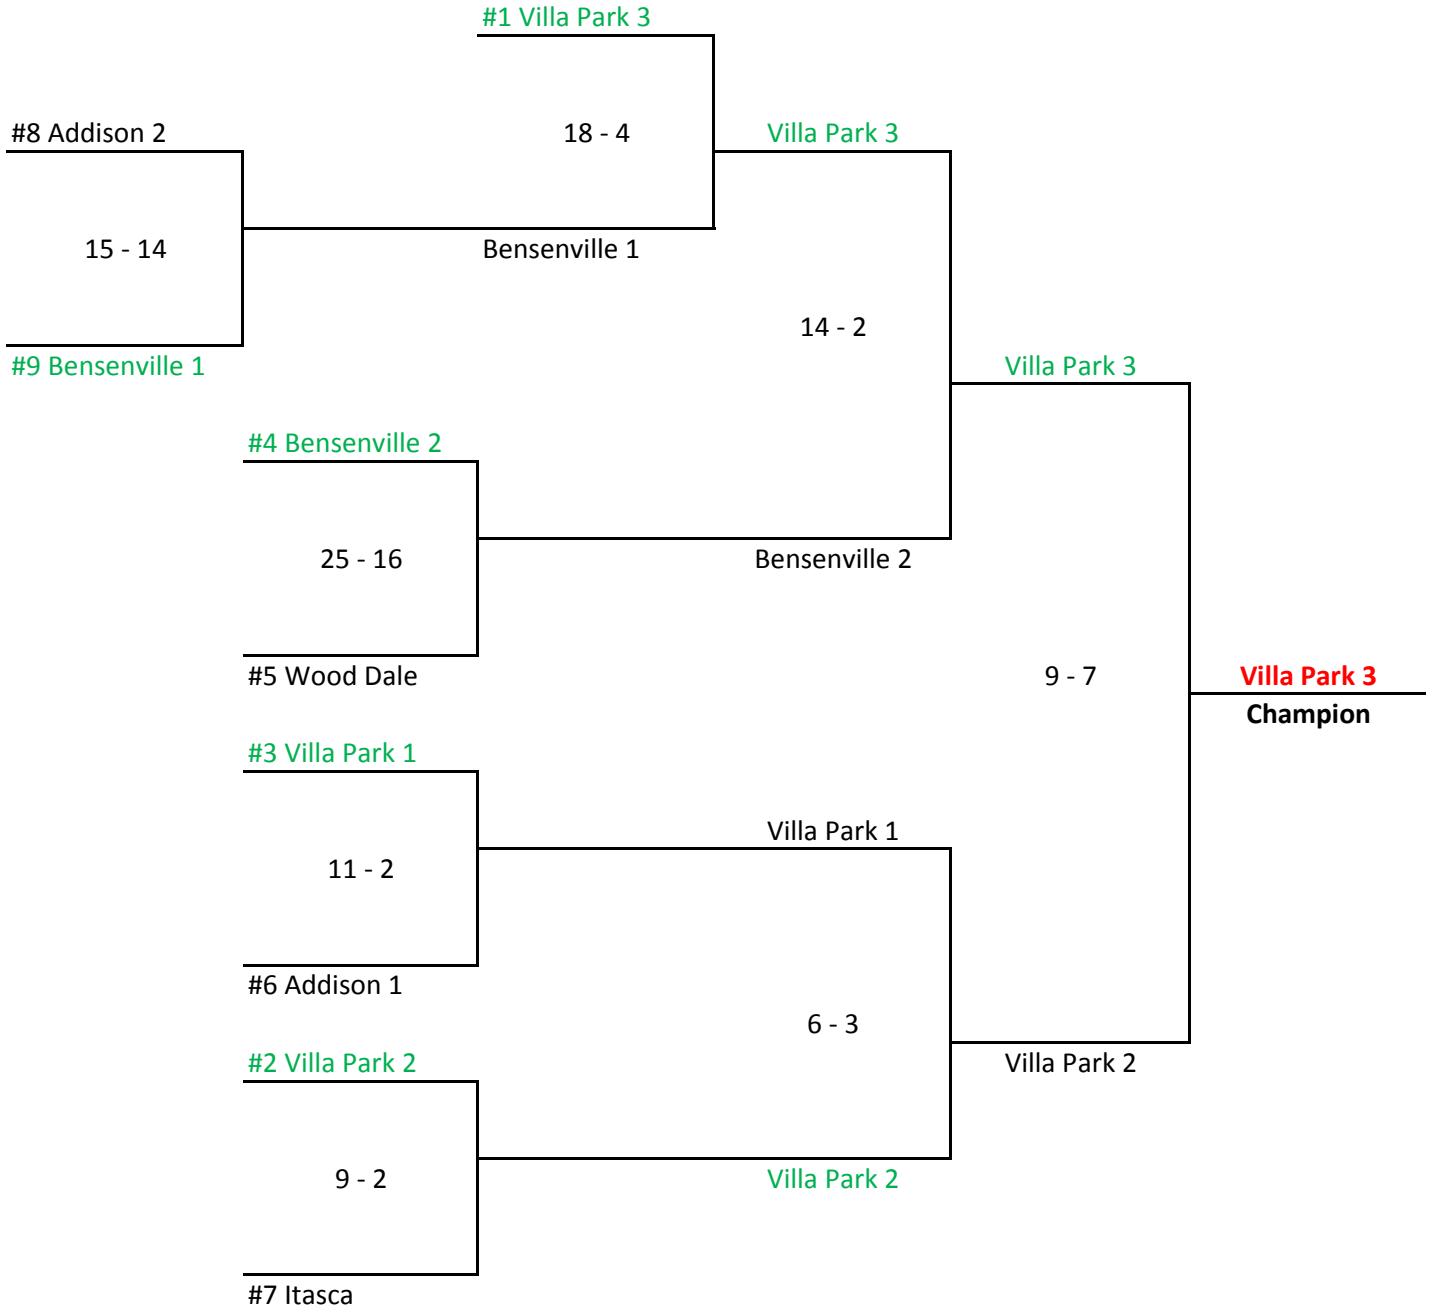

2015 Five Star Playoffs
10U

Sat 6/20
or Mon 6/22

Mon 6/22
or Tue 6/23

Wed 6/24
or Thu 6/25
or Fri 6/26

Sat 6/27

2015 Five Star Playoffs
12U

Sat 6/20
or Mon 6/22

Mon 6/22
or Tue 6/23

Wed 6/24
or Thu 6/25

Sat 6/27

2015 Five Star Playoffs
14U

Sat 6/20
or Mon 6/22
or Tue 6/23

Wed 6/24
or Thu 6/25

Sat 6/27