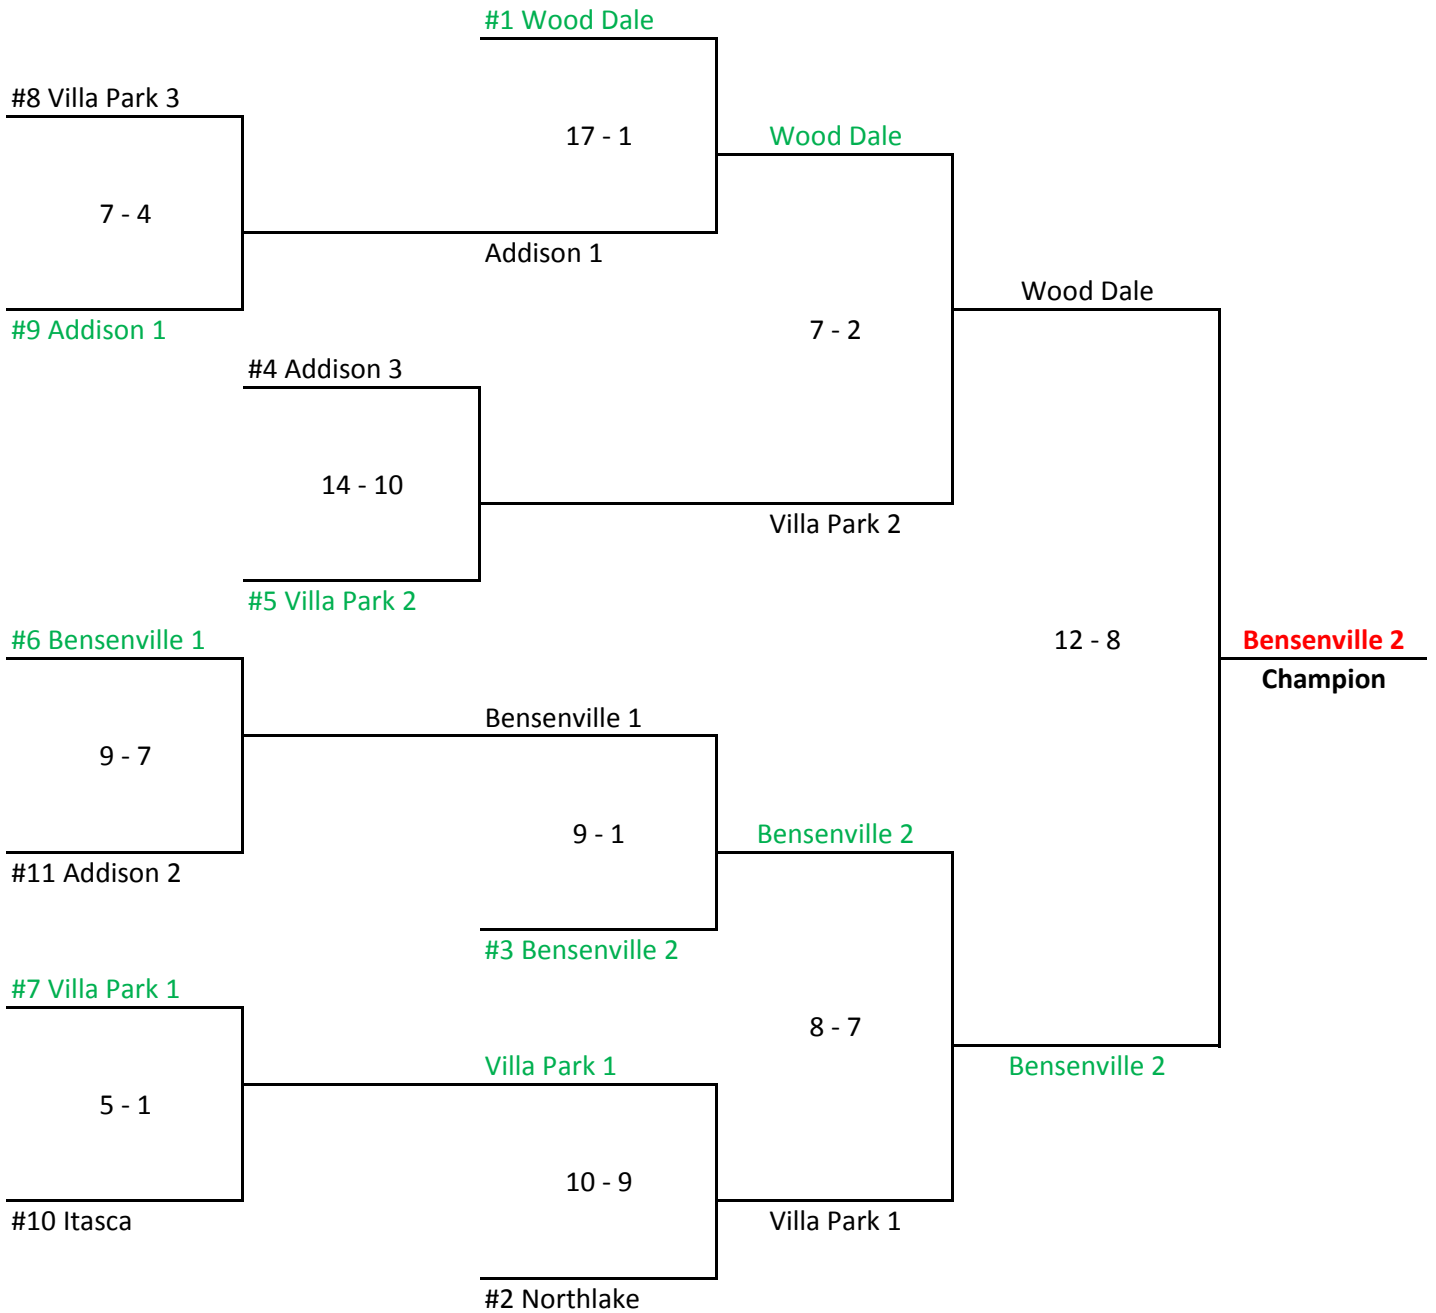

2015 Five Star Playoffs
10U

Sat 6/20
or Mon 6/22

Mon 6/22
or Tue 6/23

Wed 6/24
or Thu 6/25
or Fri 6/26

Sat 6/27

2015 Five Star Playoffs
12U

Sat 6/20
or Mon 6/22

Mon 6/22
or Tue 6/23

Wed 6/24
or Thu 6/25

Sat 6/27

2015 Five Star Playoffs
14U

Sat 6/20
or Mon 6/22
or Tue 6/23

Wed 6/24
or Thu 6/25

Sat 6/27