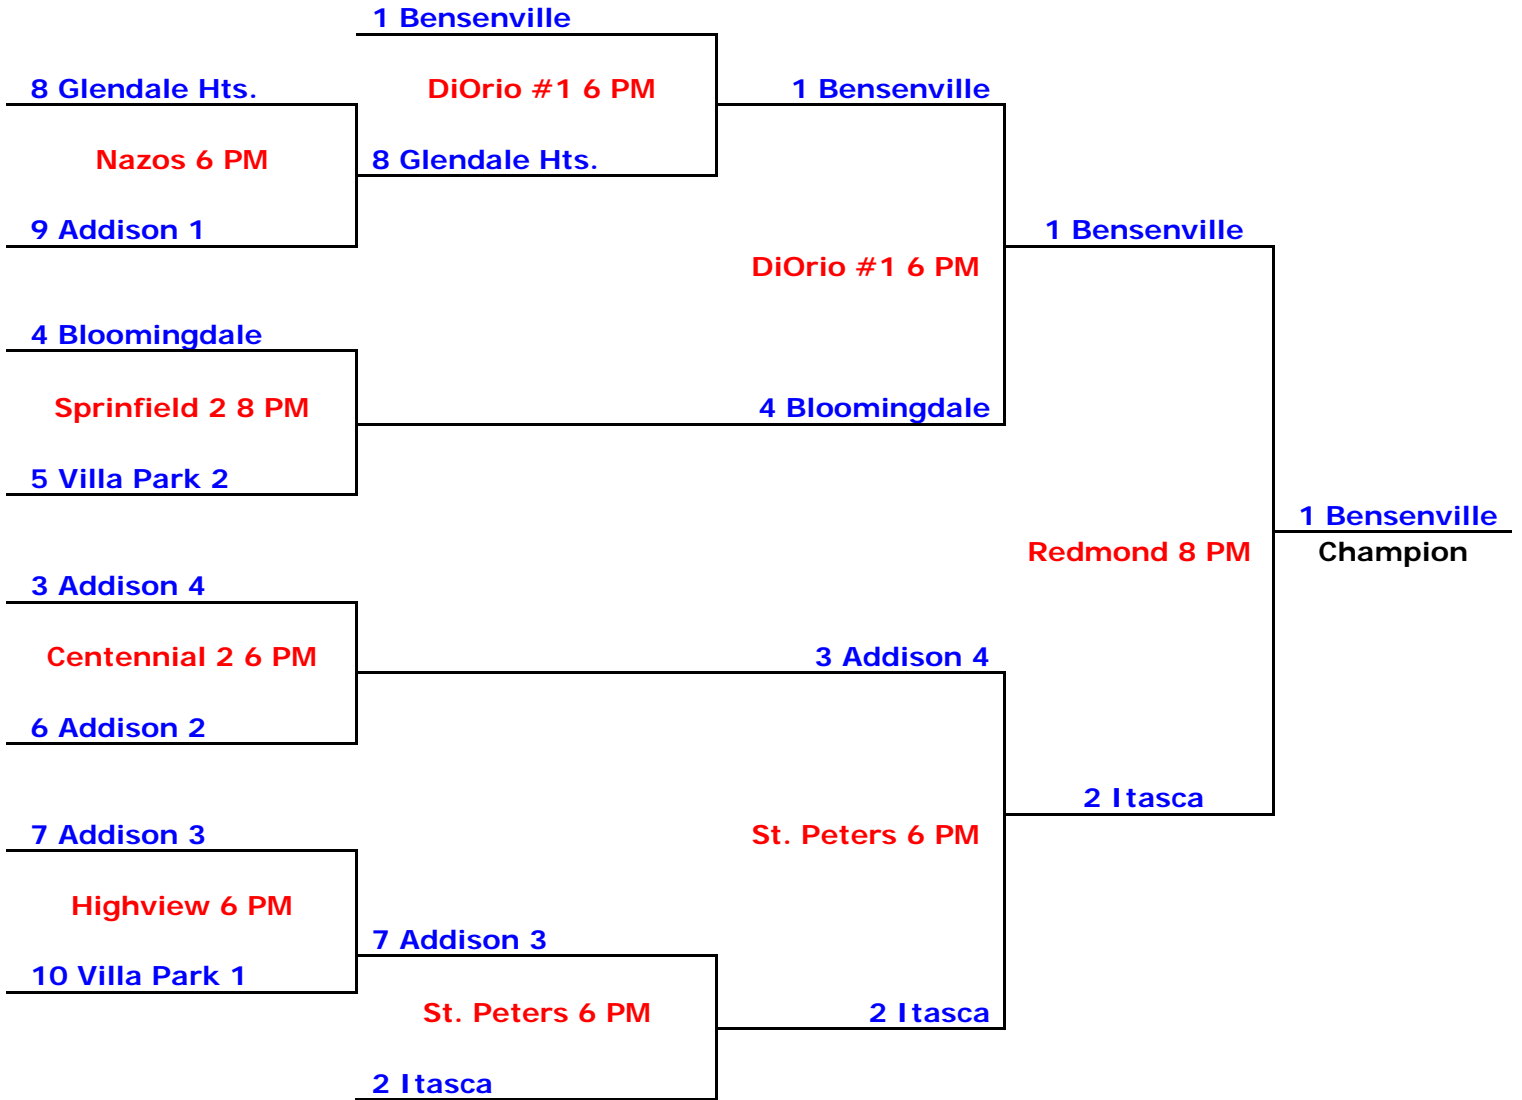

2008 Five Star Softball Playoff Brackets

15U

Mon. 6/23  
(or Tues. 6/24)

Tuesday 6/24  
(or Wed. 6/25)

Thursday 6/26

Saturday 6/28

## 2008 Five Star Softball Playoff Brackets

12U

2008 Five Star Softball Playoff Brackets

10U

Mon. 6/23  
(or Tues. 6/24)

Tues. 6/24  
(or Wed. 6/25)

Thursday 6/26

Saturday 6/28

1 Bensenville 2

8 Itasca 3

Sunset Park 6 PM

1 Bensenville 2

Washington Park -  
Field 4 6PM

9 Bloomingdale 1

9 Bloomingdale 1

Sunset Park 6 PM