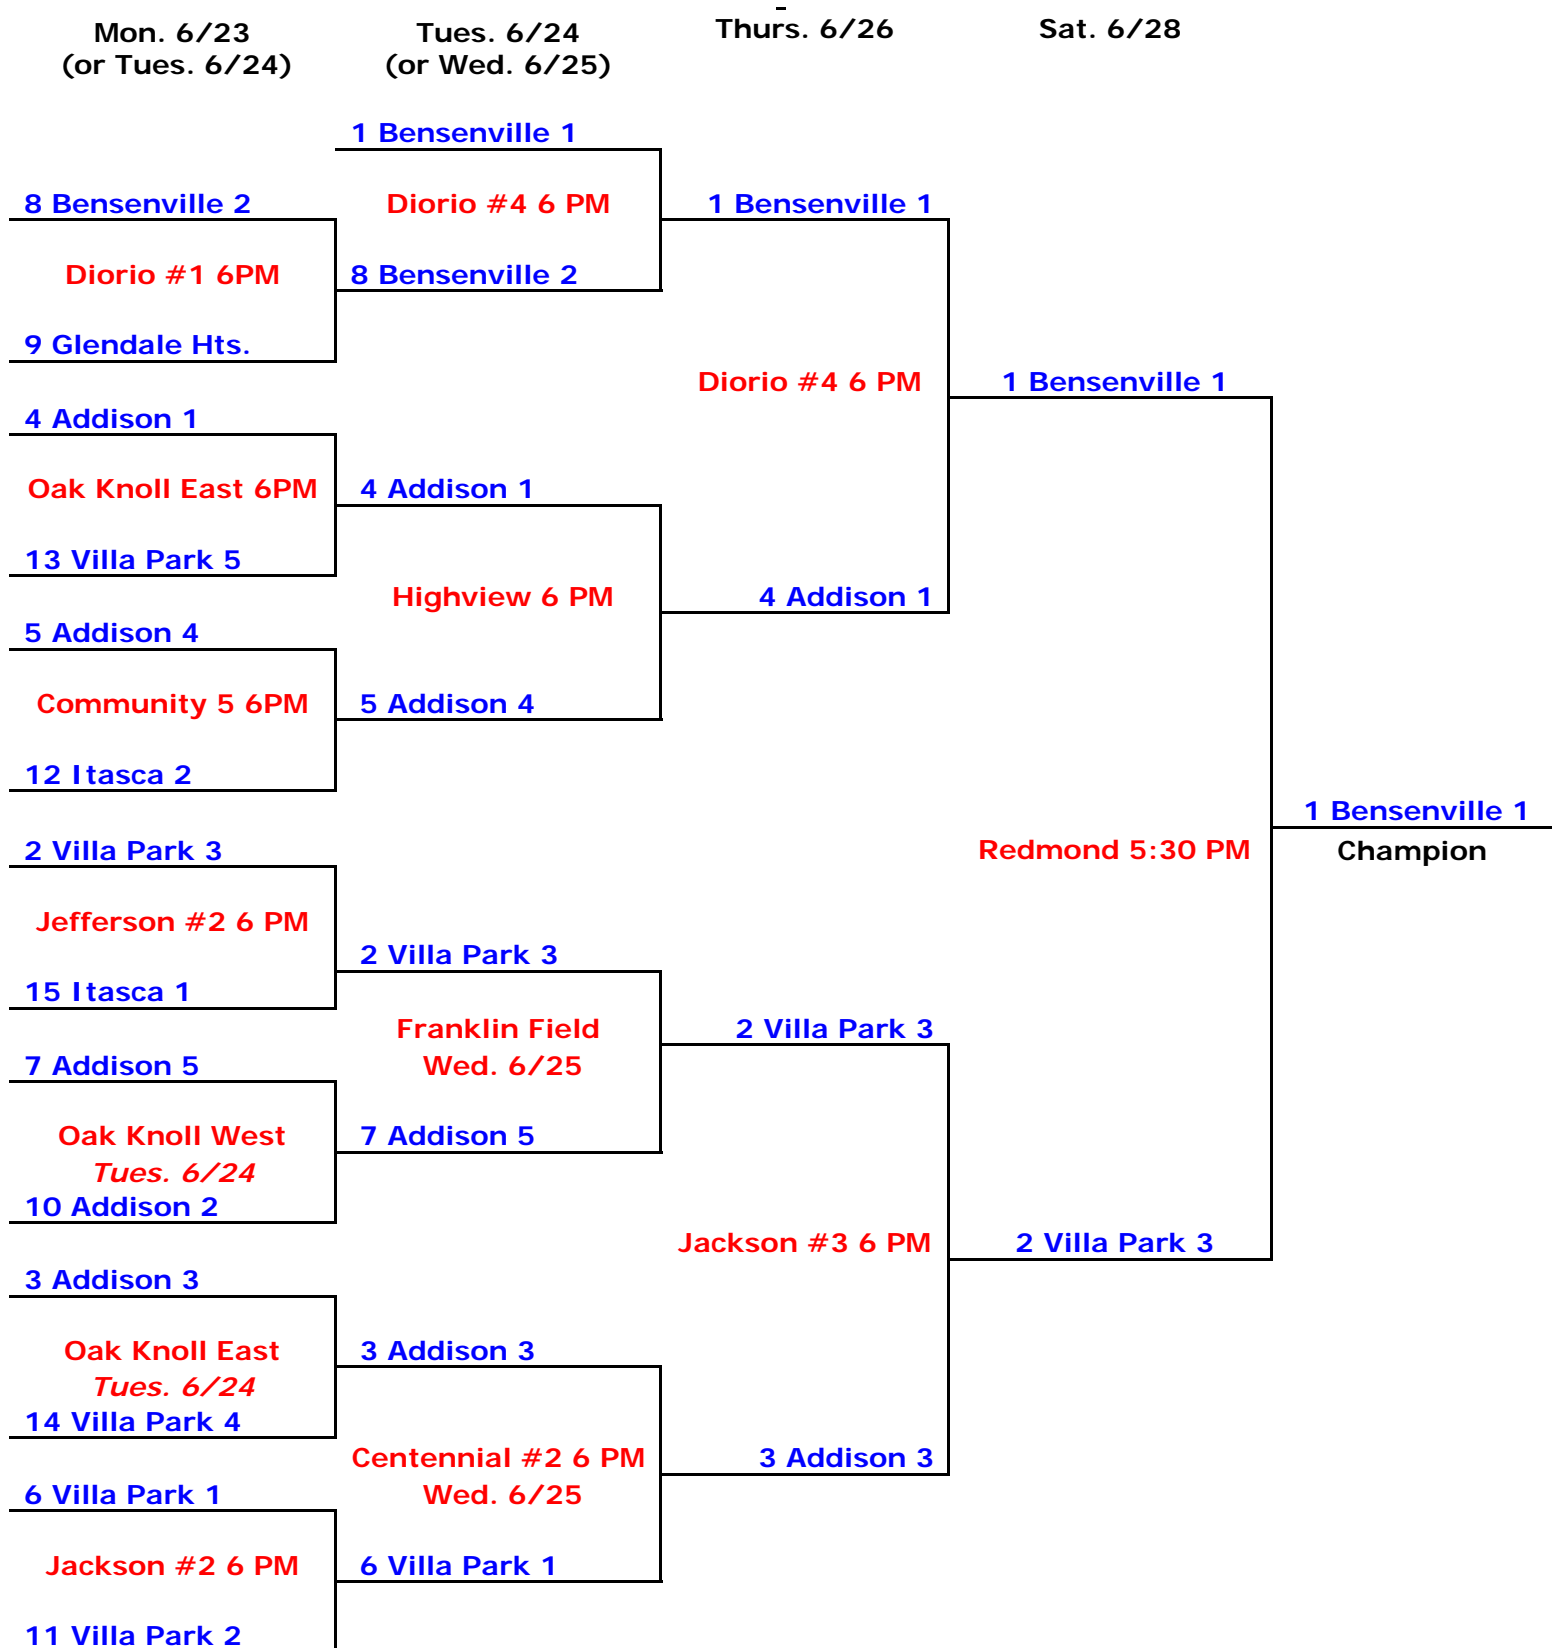

2008 Five Star Softball Playoff Brackets

15U

Mon. 6/23  
(or Tues. 6/24)

Tuesday 6/24  
(or Wed. 6/25)

Thursday 6/26

Saturday 6/28

## 2008 Five Star Softball Playoff Brackets

12U

2008 Five Star Softball Playoff Brackets

10U

Mon. 6/23  
(or Tues. 6/24)

Tues. 6/24  
(or Wed. 6/25)

Thursday 6/26

Saturday 6/28